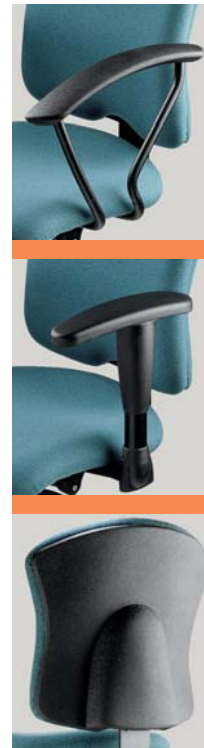

# Accademia Light

Steel-framed polyurethane armrest

Height-adjustable polypropylene armrest

Contoured polypropylene back shell

Many choices and options equal many solutions

**1570**

Height 41.5" (1055mm)  
Width 19.5" (495mm)  
Depth 21.5" (545mm)

Back Height 20-23" (510-585mm)

Seat Height 16.5-20.5" (425-520mm)  
Seat Width 19.5" (495mm)  
Seat Depth 18" (460mm)

**1571**

Height 39" (990mm)  
Width 19.5" (495mm)  
Depth 21.5" (545mm)

Back Height 18.5-20.5" (470-520mm)

Seat Height 16.5-20.5" (425-520mm)  
Seat Width 19.5" (495mm)  
Seat Depth 18" (460mm)

**1572**

Height 34.5" (875mm)  
Width 19" (485mm)  
Depth 24" (610mm)

Back Height 18.5" (470mm)

Seat Height 18" (460mm)  
Seat Width 18.5" (470mm)  
Seat Depth 18" (460mm)