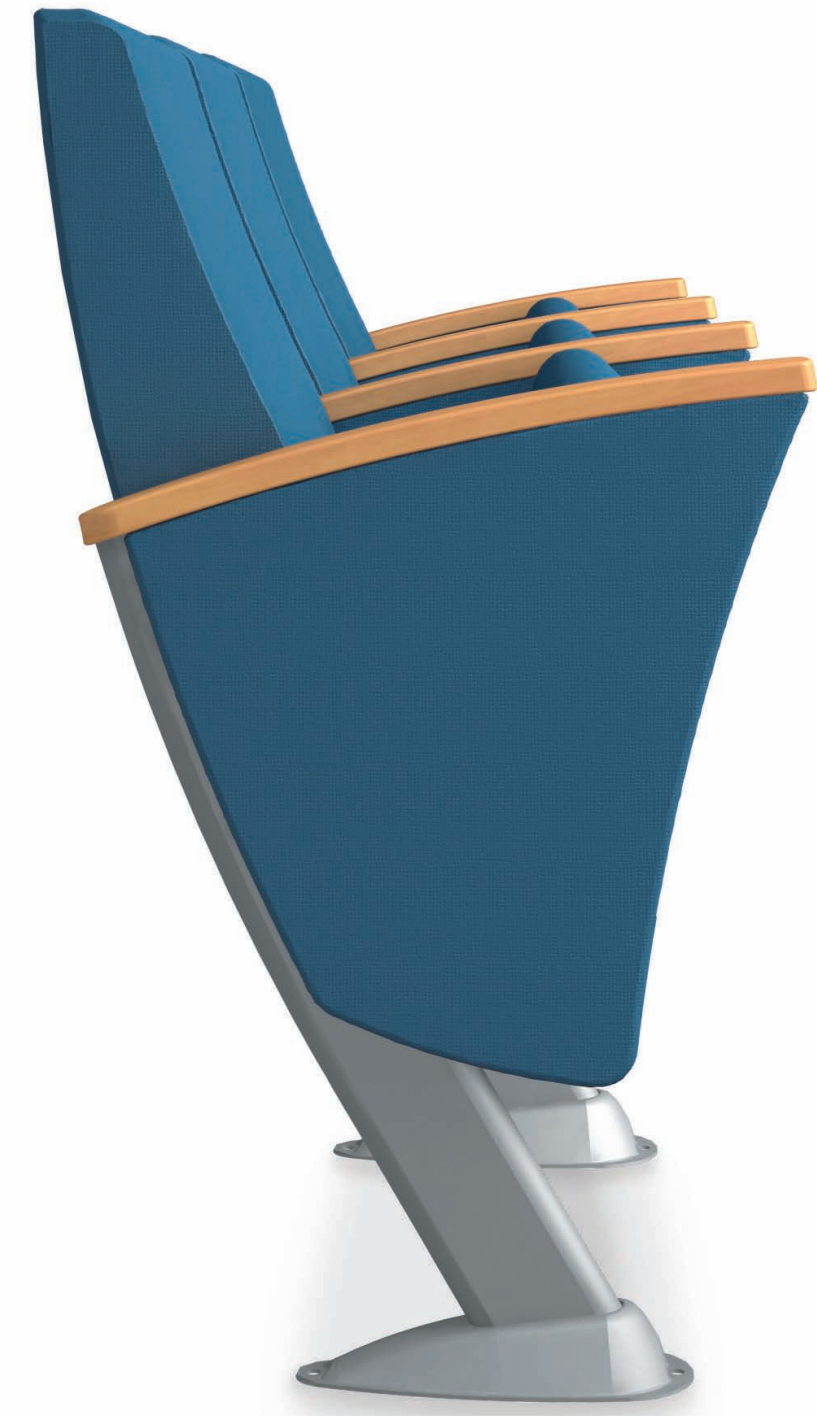

Eidos

Hall and theatre seating with flair and simplicity

4800

Height 35" (890mm)
Width 20.25" (520mm)

Seat Height 15.5" (400mm)
Arm Height 25.5" (650mm)

4810 Mid Back

Height 35" (890mm)
Width 21.75" (560mm)

Seat Height 17.5" (450mm)
Arm Height 25.5" (650mm)

4813 High Back

Height 43" (1100mm)
Width 21.75" (560mm)

Seat Height 17.5" (450mm)
Arm Height 25.5" (650mm)

For information on options and pricing please refer to the Contract Price List.