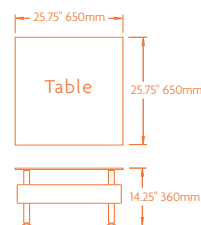

Naxos

A dramatic yet practical series that includes table and ottoman

3701

Height 27.5" (700mm)
Width 33.5" (850mm)
Depth 27.5" (700mm)

Arm Height 27.5" (700mm)

Seat Height 16.5" (420mm)
Seat Width 19.75" (500mm)
Seat Depth 20.5" (520mm)

3702

Height 27.5" (700mm)
Width 51" (1450mm)
Depth 27.5" (700mm)

Arm Height 27.5" (700mm)

Seat Height 16.5" (420mm)
Seat Width 43.25" (1100mm)
Seat Depth 20.5" (520mm)

3703

Height 27.5" (700mm)
Width 80.75" (2050mm)
Depth 27.5" (700mm)

Arm Height 27.5" (700mm)

Seat Height 16.5" (420mm)
Seat Width 67" (1700mm)
Seat Depth 20.5" (520mm)

For information on options and pricing please refer to the Contract Price List.