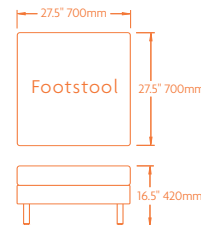

Naxos

A dramatic yet practical series that includes table and ottoman

3701

Height 27.5" (700mm)
Width 33.5" (850mm)
Depth 27.5" (700mm)

Arm Height 27.5" (700mm)

Seat Height 16.5" (420mm)
Seat Width 19.75" (500mm)
Seat Depth 20.5" (520mm)

3702

Height 27.5" (700mm)
Width 51" (1450mm)
Depth 27.5" (700mm)

Arm Height 27.5" (700mm)

Seat Height 16.5" (420mm)
Seat Width 43.25" (1100mm)
Seat Depth 20.5" (520mm)

3703

Height 27.5" (700mm)
Width 80.75" (2050mm)
Depth 27.5" (700mm)

Arm Height 27.5" (700mm)

Seat Height 16.5" (420mm)
Seat Width 67" (1700mm)
Seat Depth 20.5" (520mm)

For information on options and pricing please refer to the Contract Price List.