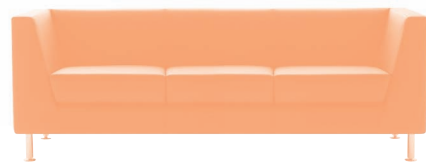

Naxos

A dramatic yet practical series that includes table and ottoman

3701

Height 27.5" (700mm)
Width 33.5" (850mm)
Depth 27.5" (700mm)

Arm Height 27.5" (700mm)

Seat Height 16.5" (420mm)
Seat Width 19.75" (500mm)
Seat Depth 20.5" (520mm)

3702

Height 27.5" (700mm)
Width 51" (1450mm)
Depth 27.5" (700mm)

Arm Height 27.5" (700mm)

Seat Height 16.5" (420mm)
Seat Width 43.25" (1100mm)
Seat Depth 20.5" (520mm)

3703

Height 27.5" (700mm)
Width 80.75" (2050mm)
Depth 27.5" (700mm)

Arm Height 27.5" (700mm)

Seat Height 16.5" (420mm)
Seat Width 67" (1700mm)
Seat Depth 20.5" (520mm)

For information on options and pricing please refer to the Contract Price List.